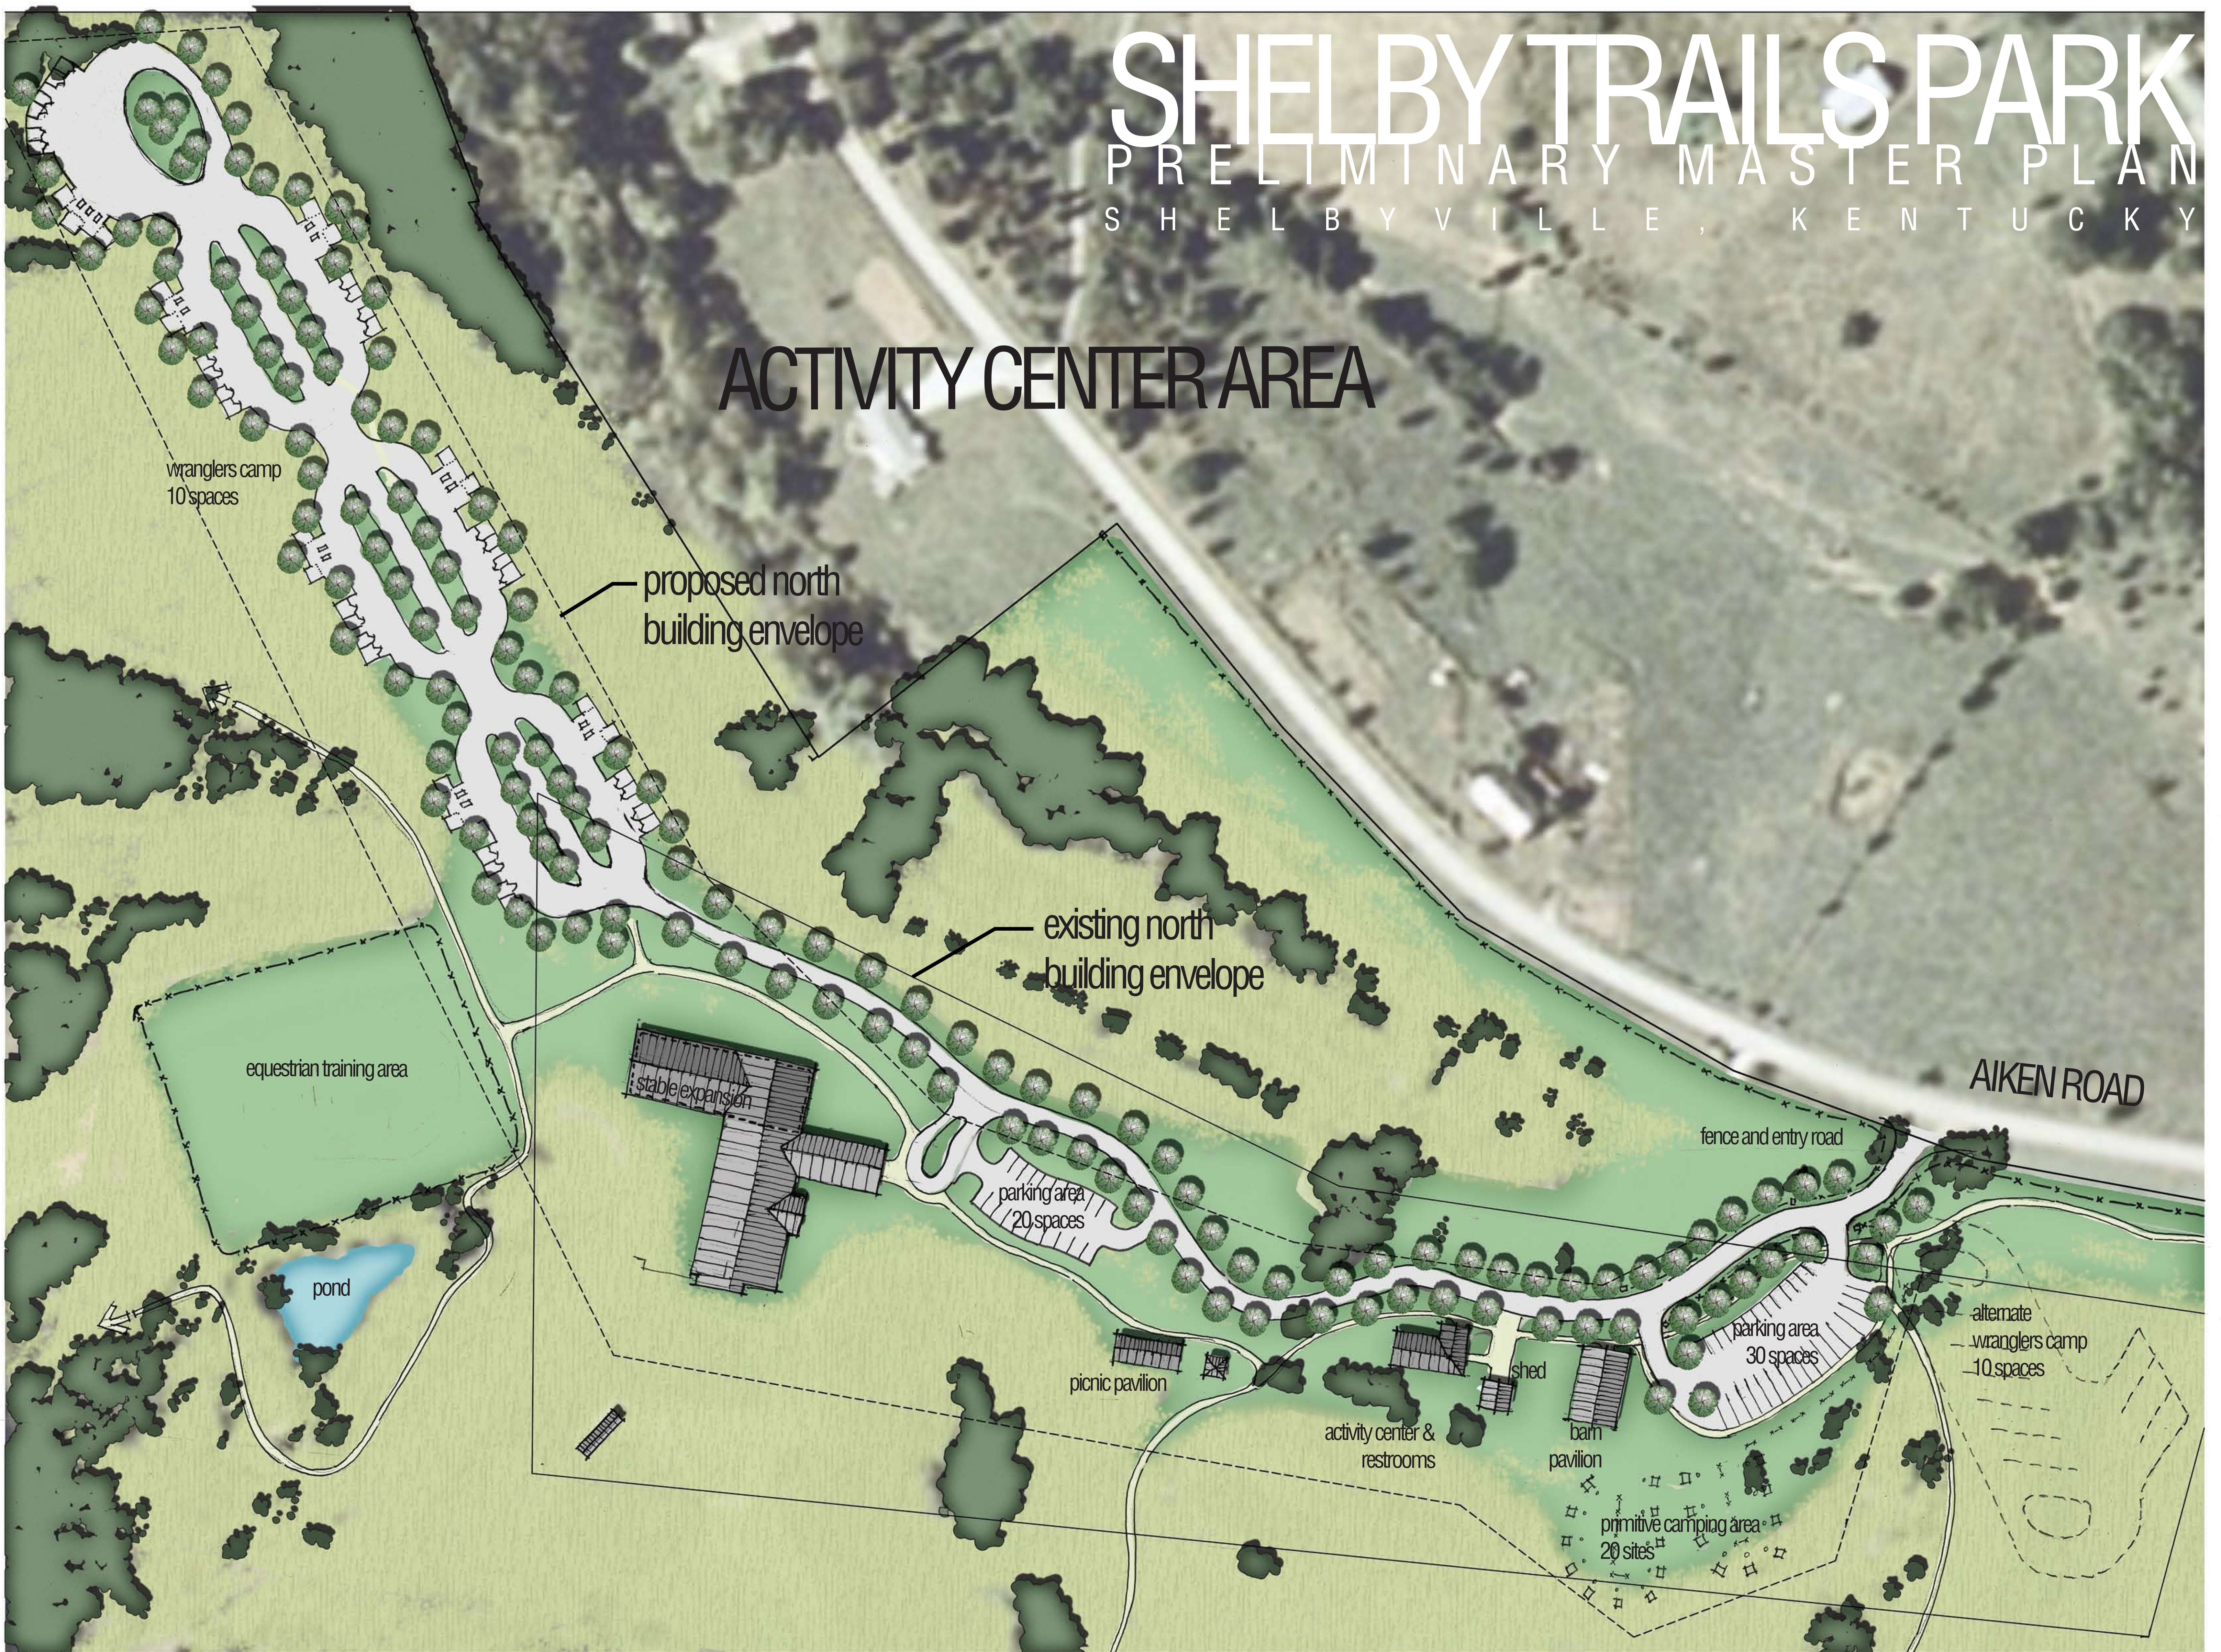

SHELBY TRAILS PARK

PRELIMINARY MASTER PLAN
SHELBYVILLE, KENTUCKY

ACTIVITY CENTER AREA

NATURE CENTER AREA