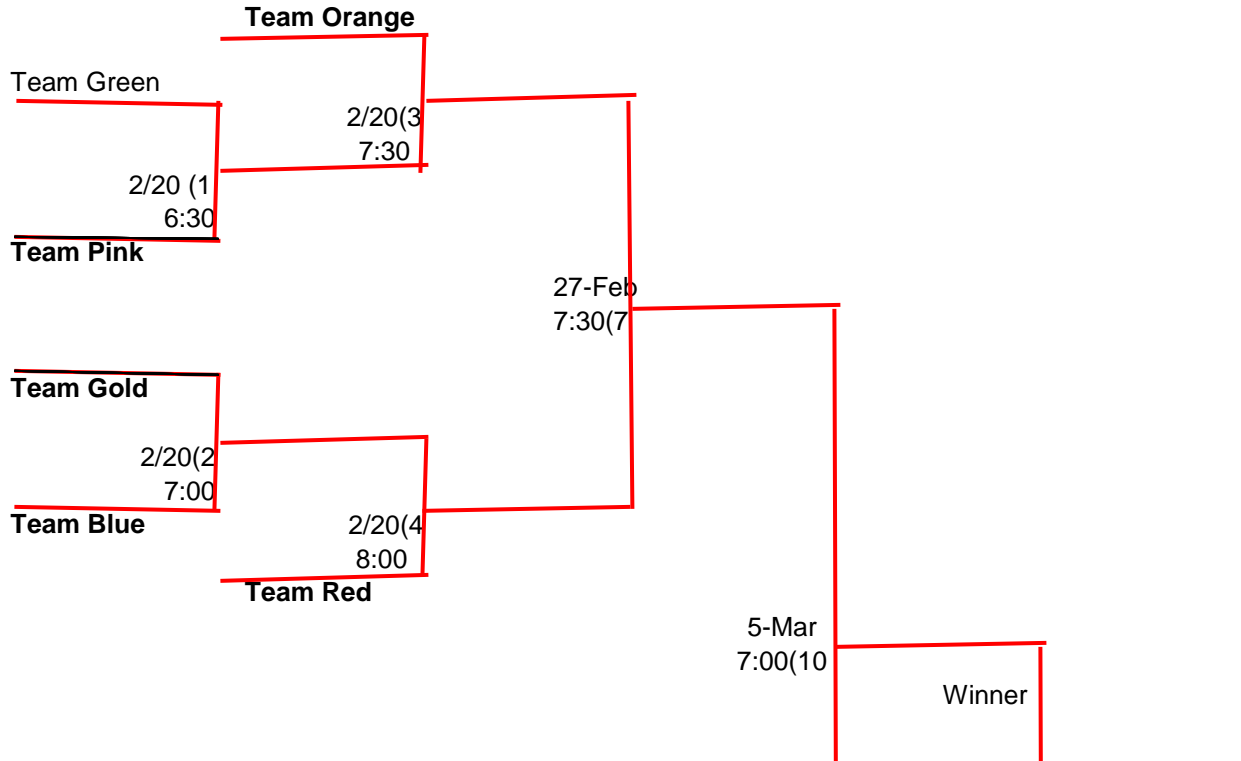

**SHELBYVILLE / SHELBY COUNTY PARKS & REC.**  
**6 Team Double Elimination Tournament**

**Girls Volleyball Winter  
Session  
Tournament 2012**

**Winner's Bracket**

**Loser's Bracket**